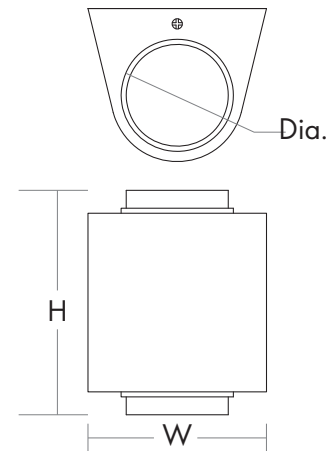

RICO Wall Sconce
3-764-xx

oxygen

FIXTURE TYPE _____

LOCATION _____

PROJECT _____

DATE _____

-24 Satin Nickel

-15 Black

LIGHT SOURCE	(2x) 7W LED Array, 3000K, CRI 90
LUMINAIRE POWER	14.8W
RATED LIFE	30000 hr RL
OPTIONAL COLOR TEMPERATURES	3000K Only
LUMEN OUTPUT	Delivered: 865.1 (LM-79)
INPUT VOLTAGE	120V AC, 50/60Hz
DRIVER OUTPUT	TBD max power
DIMMING	TRIAC Dimming
CONSTRUCTION	Aluminum Housing
DIFFUSER	- Clear Glass
FINISHES	Black (-15), Satin Nickel (-15)
MOUNTING	4" Octagonal J-Box
STANDARDS	cETL WET listed, Conforms to UL STD 1598, Certified CAN/CSA STD C22.2 No 250.0.

DIMENSIONS

W:	4.37"
H:	5.50"
Ext:	3.75"
M.C:	2.75" From top of fixture